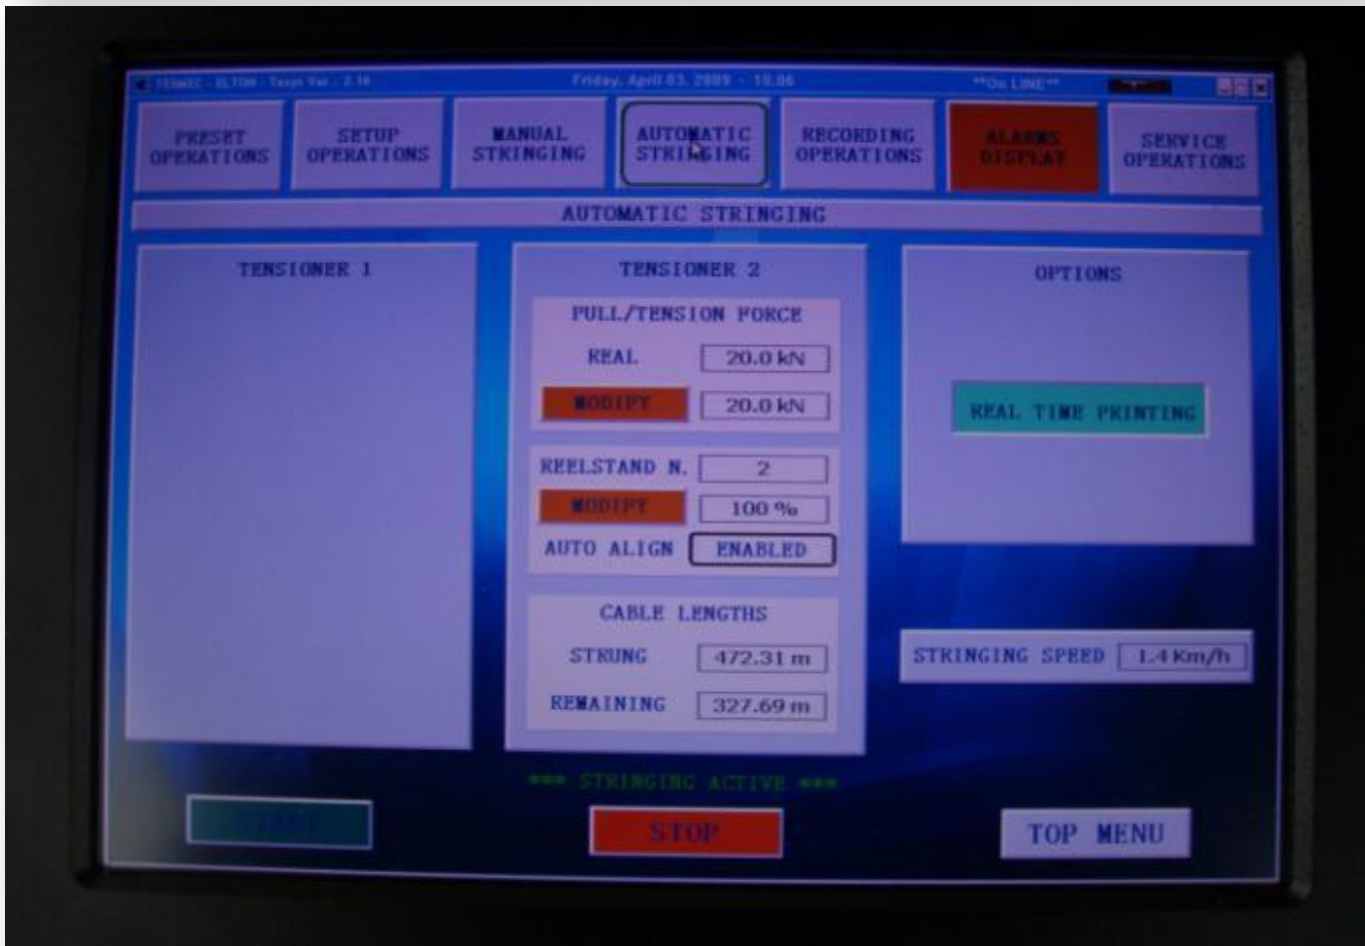

RAILWAYS EQUIPMENT

JOB SITE PICTURES

CFB536 - XIAN ZHENGZHUO - CHINA

MODEL: **CFB536** LOCATION: **CHINA-XIAN ZHENGZHUO** END USER: **CRCC** PROJECT: **HIGH SPEED DEDICATED LINE**

MODEL: **CFB536** LOCATION: **CHINA-XIAN ZHENGZHUO** END USER: **CRCC** PROJECT: **HIGH SPEED DEDICATED LINE**

MODEL: CFB536 LOCATION: CHINA-XIAN ZHENGZHUO END USER: CRCC PROJECT: HIGH SPEED DEDICATED LINE

MODEL: CFB536 LOCATION: CHINA-XIAN ZHENGZHUO END USER: CRCC PROJECT: HIGH SPEED DEDICATED LINE

MODEL: **CFB536** LOCATION: **CHINA-XIAN ZHENGZHUO** END USER: **CRCC** PROJECT: **HIGH SPEED DEDICATED LINE**