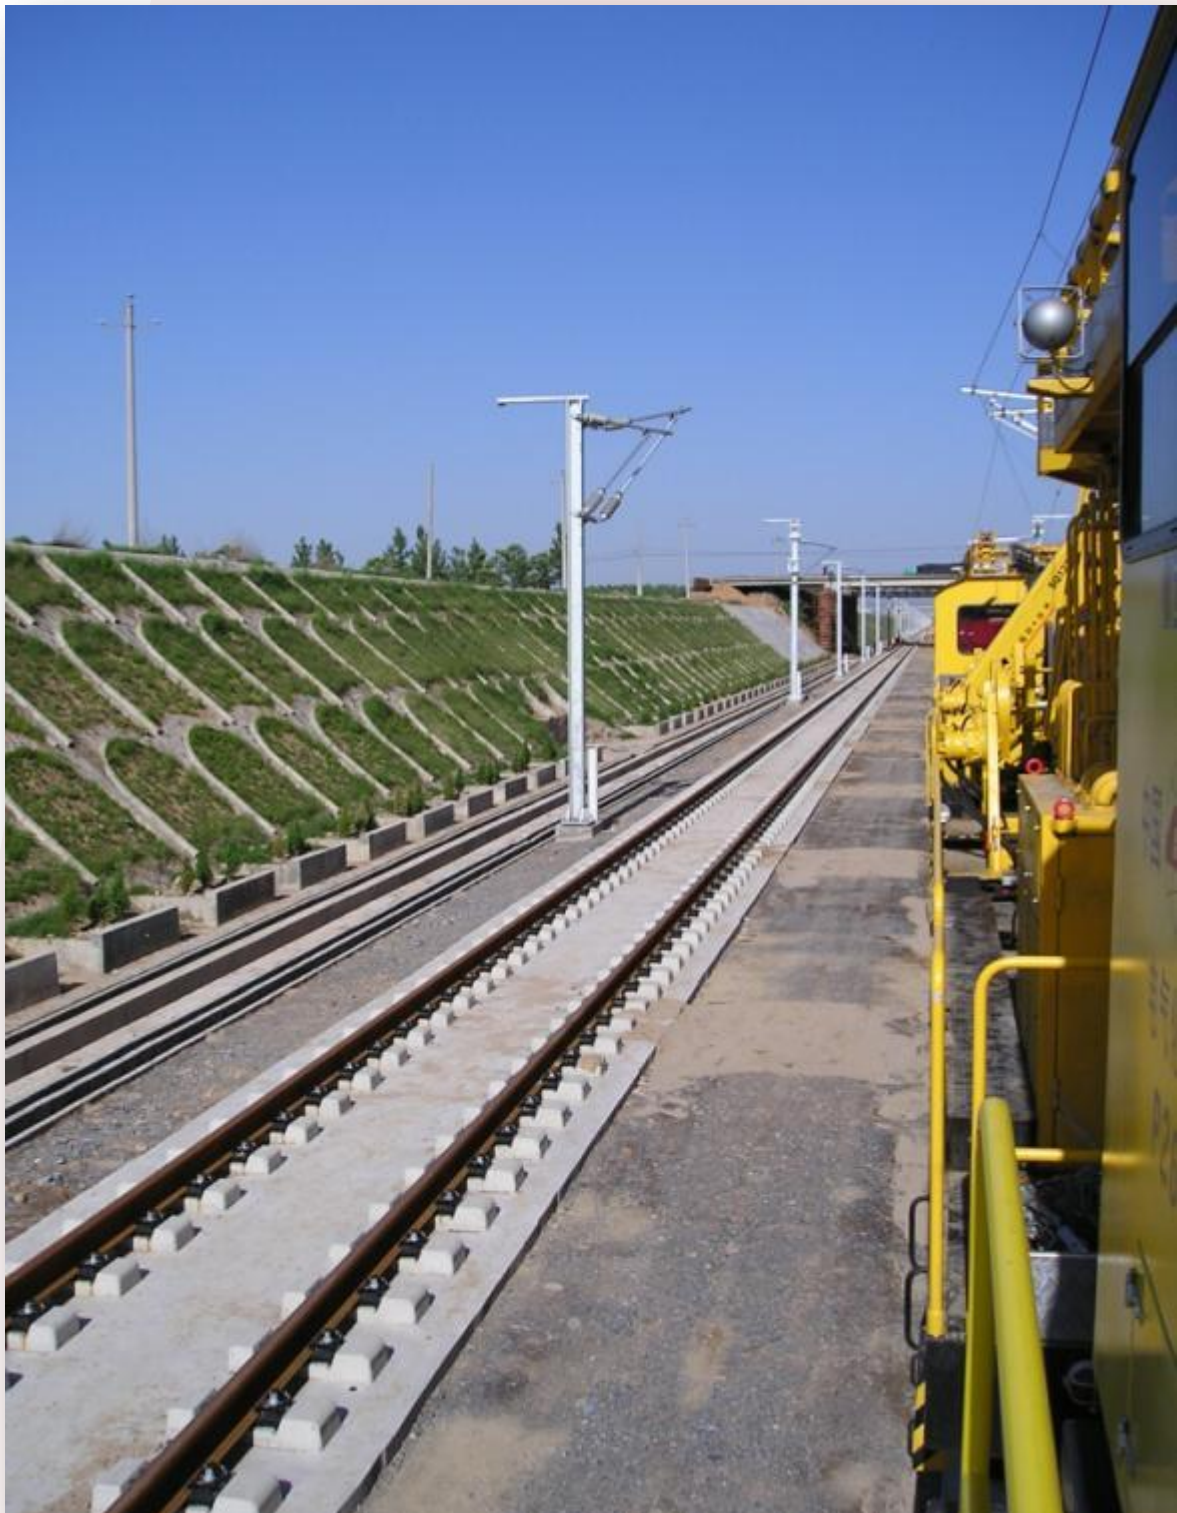

RAILWAYS EQUIPMENT

JOB SITE PICTURES

CFB536 - XIAN ZHENGZHUO - CHINA

MODEL: **CFB536** LOCATION: **CHINA-XIAN ZHENGZHUO** END USER: **CRCC** PROJECT: **HIGH SPEED DEDICATED LINE**

MODEL: **CFB536** LOCATION: **CHINA-XIAN ZHENGZHUO** END USER: **CRCC** PROJECT: **HIGH SPEED DEDICATED LINE**

MODEL: CFB536 LOCATION: CHINA-XIAN ZHENGZHUO END USER: CRCC PROJECT: HIGH SPEED DEDICATED LINE

MODEL: CFB536 LOCATION: CHINA-XIAN ZHENGZHUO END USER: CRCC PROJECT: HIGH SPEED DEDICATED LINE

MODEL: **CFB536** LOCATION: **CHINA-XIAN ZHENGZHUO** END USER: **CRCC** PROJECT: **HIGH SPEED DEDICATED LINE**